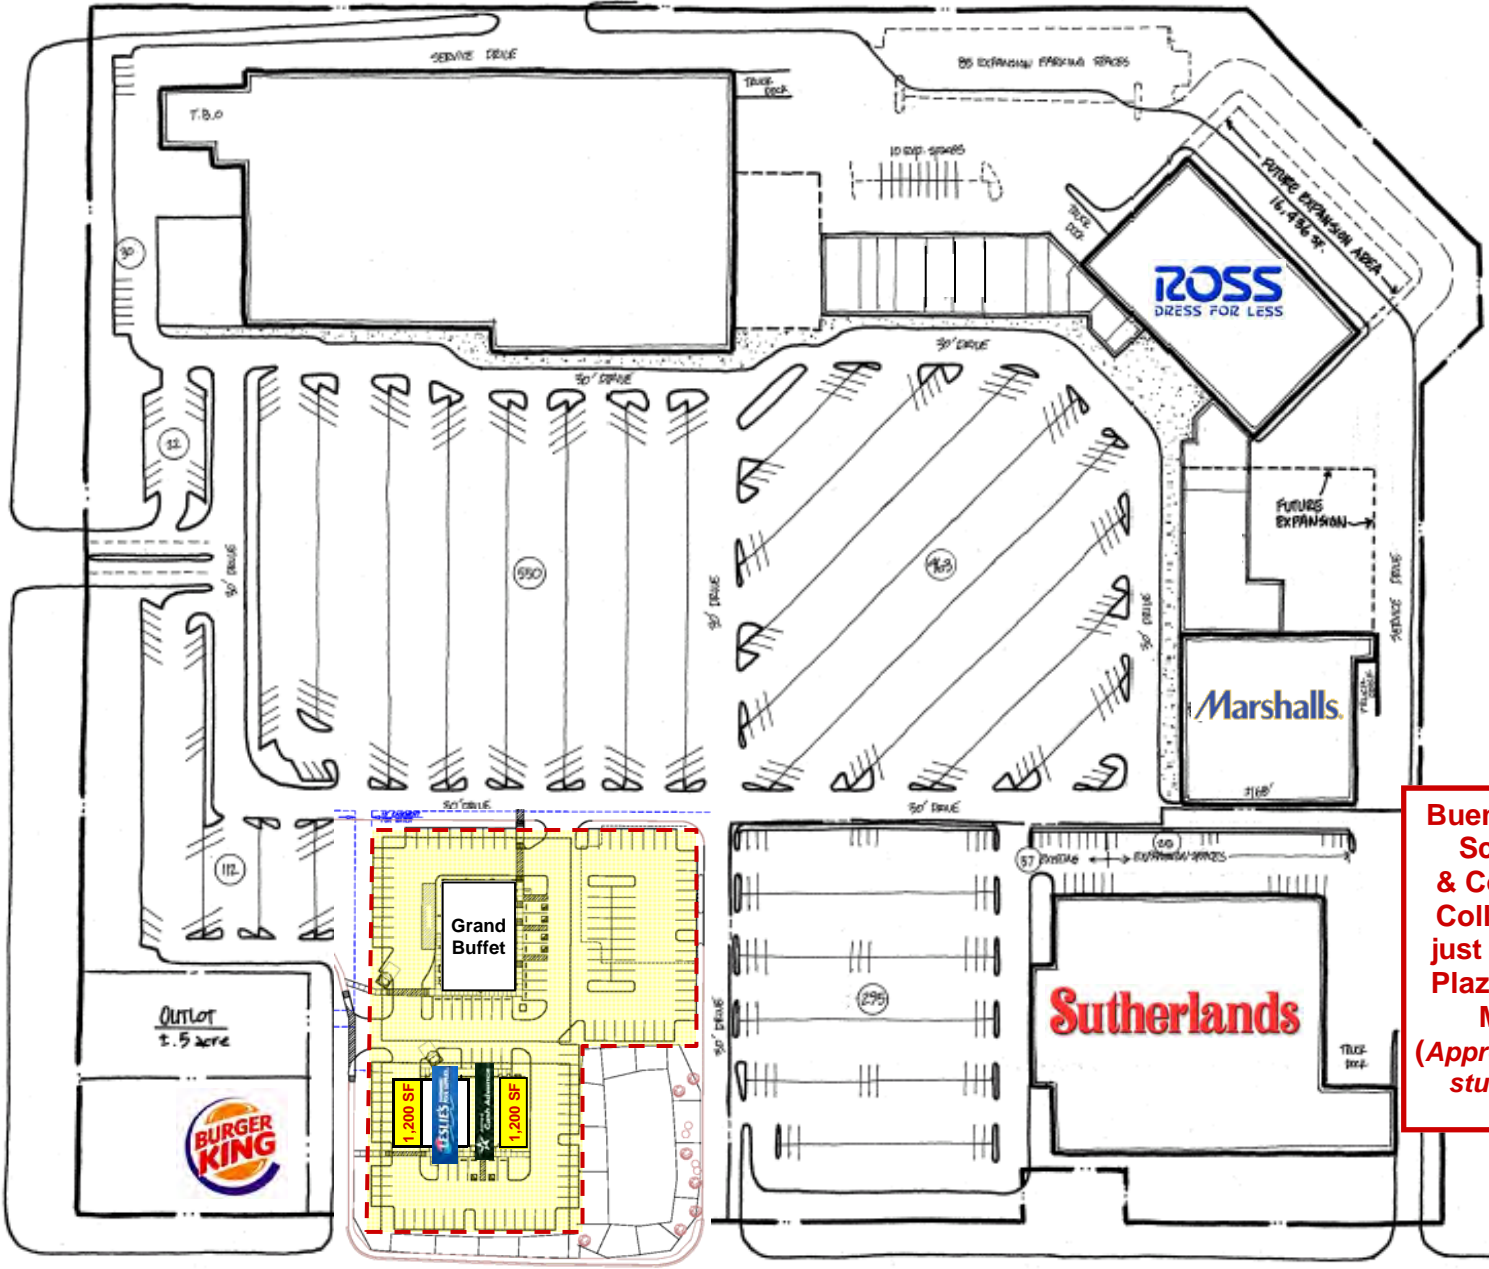

SUBJECT
TJ-maxx
BURGER KING
ROSS
DRESS FOR LESS
Sutherlands

Buena
CHS

Future site
of Wal-Mart &
Sam's Club

Cochise
College

Denny's
LONG
SAMS
Papa Murphy's
RadioShack

LOWE'S
DISCOUNT
TIRE

fray's
chili's
TARGET
STAPLES

SAFeway
CVS
Star
Car's etc.
ups
verizon wireless

SONIC
ACE
Pizza Hut
TACO BELL
CHASE

National Bank
FOOD CITY
OUTBACK
STEAKHOUSE
BIG LOTS!
BIG 5

Dillard's
THE HOME
DEPOT
TEXAS
BEST BUY

#

ACROSS THE STREET:
WAL*MART Planned
SUPERCENTER

ARIZONA STATE HWY. 90 (200' R/W)

Buena High School & Cochise College — just east of Plaza Vista Mall (Approx. 3,000 students,

Bisbee Tombstone

DIRECTLY ACROSS THE STREET:
FRYS **STAPLES** **chili's** **TARGET**

CHARLESTON ROAD (100' R/)

ACROSS THE STREET:
LOWES DISCOUNT STORE

CONCEPTUAL AND NOT TO SCALE — FOR ILLUSTRATION PURPOSES ON-